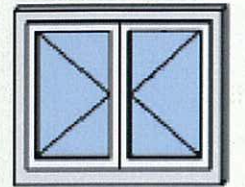

French casement window Turn only  
 SRW 280 - 1300, SRH 900 - 2350  
 Koemmerling Gold

Nº	Turn only top hinge	Nº	End piece top
52462	for PVC (5)	11032	with Striker (18)

Nº	Sissor Stay Hinge PVC	
52480	with positioning pin 3mm silver	(7)
52486	Rebated Sissor Stay Arm 12/20-13	(6)
94491	Spindle Bar	(8)