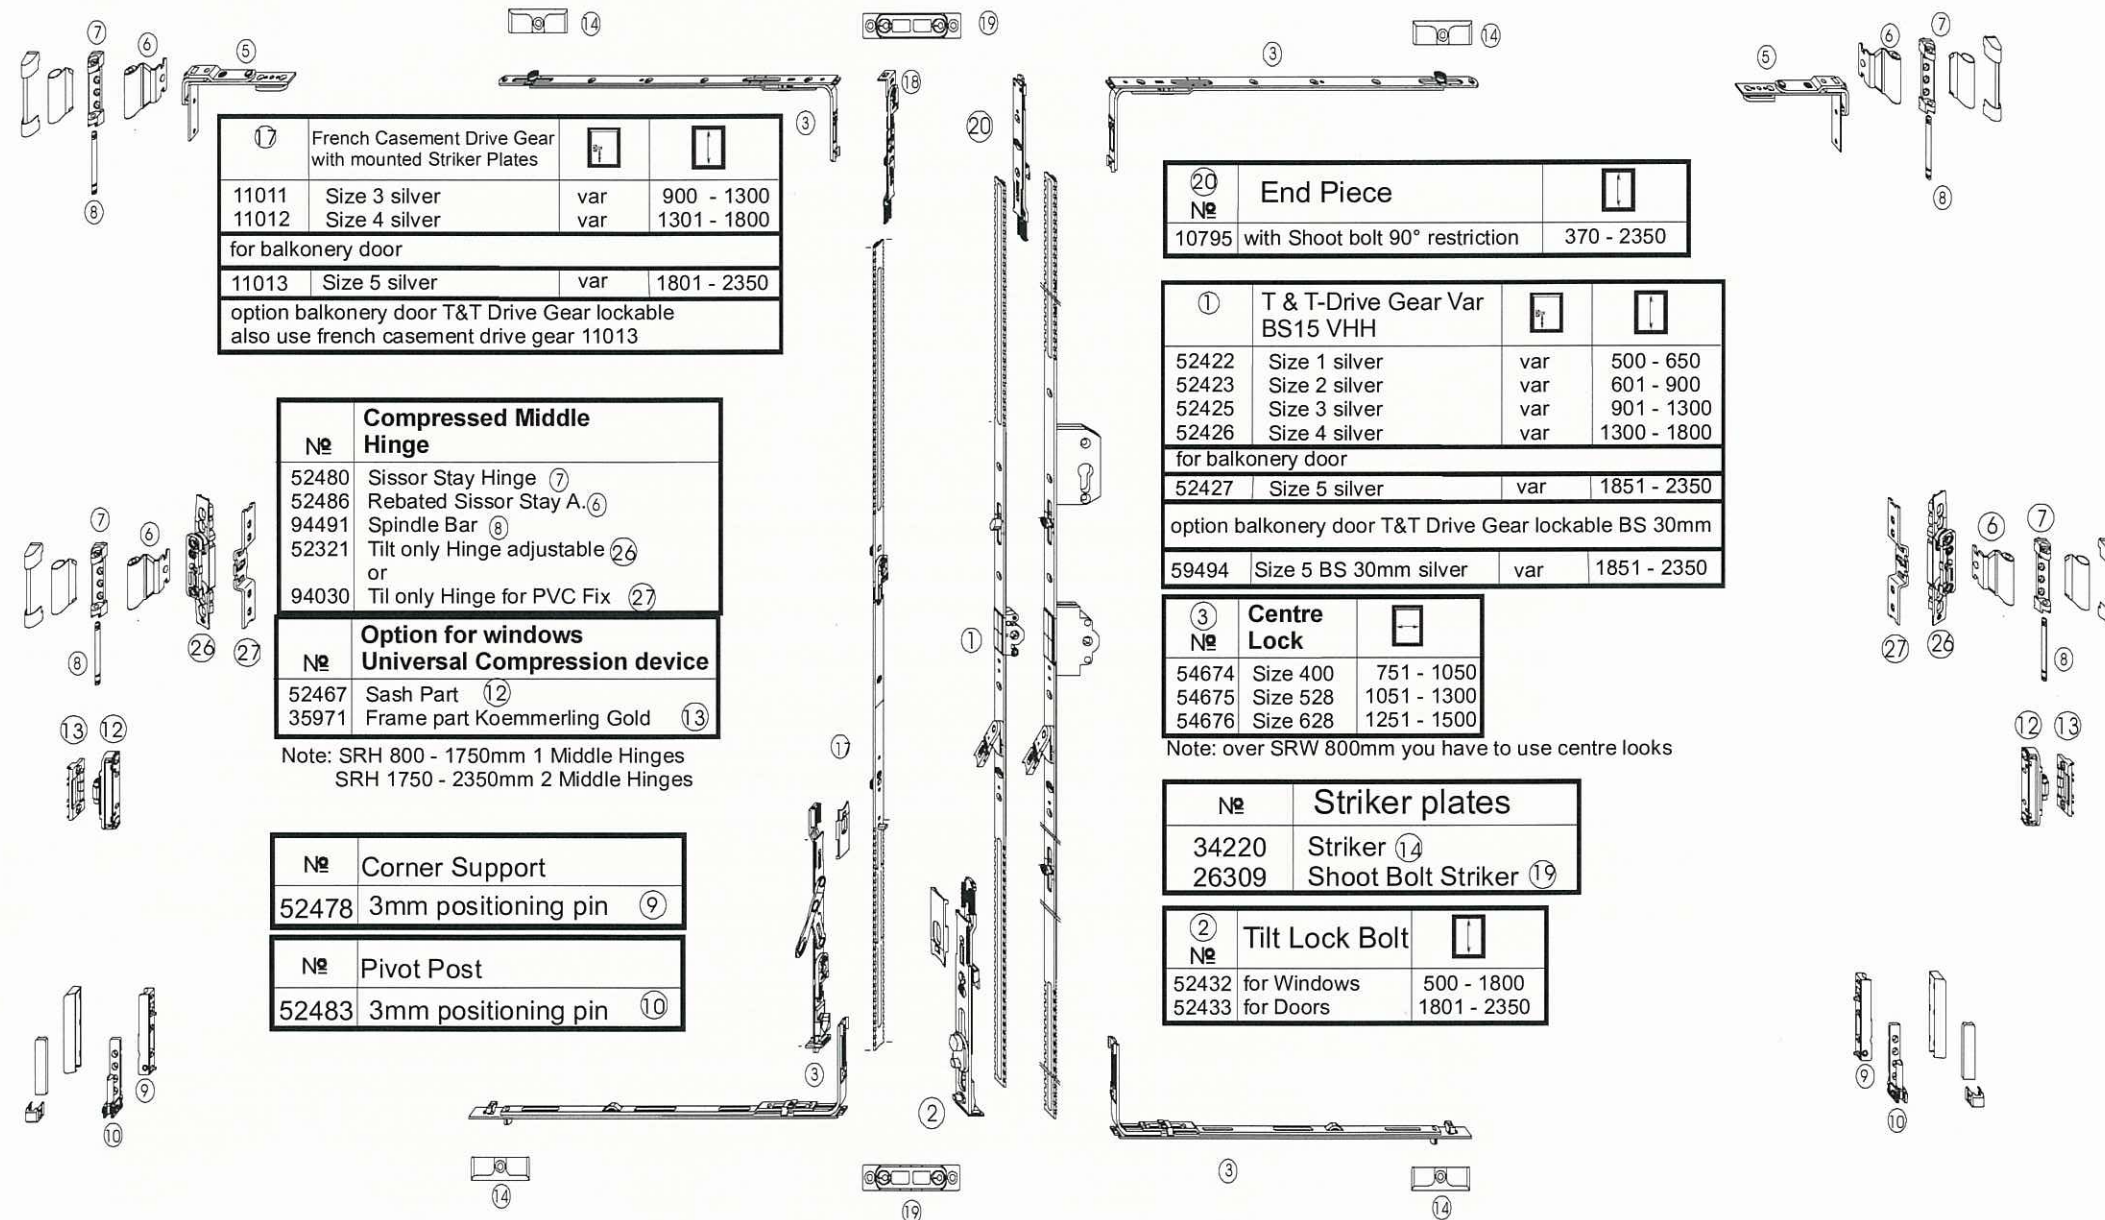

French casement window Turn only  
 SRW 280 - 1300, SRH 900 - 2350  
 Koemmerling Gold

Nº	Turn only top hinge	Nº	End piece top
52462	for PVC (5)	11032	with Striker (18)

Nº	Sissor Stay Hinge PVC	
52480	with positioning pin 3mm silver	(7)
52486	Rebated Sissor Stay Arm 12/20-13	(6)
94491	Spindle Bar	(8)

(17)	French Casement Drive Gear with mounted Striker Plates		
11011	Size 3 silver	var	900 - 1300
11012	Size 4 silver	var	1301 - 1800
for balkonery door			
11013	Size 5 silver	var	1801 - 2350
option balkonery door T&T Drive Gear lockable also use french casement drive gear 11013			

(20)	End Piece	
10795	with Shoot bolt 90° restriction	370 - 2350

(1)	T & T-Drive Gear Var BS15 VHH		
52422	Size 1 silver	var	500 - 650
52423	Size 2 silver	var	601 - 900
52425	Size 3 silver	var	901 - 1300
52426	Size 4 silver	var	1300 - 1800
for balkonery door			
52427	Size 5 silver	var	1851 - 2350
option balkonery door T&T Drive Gear lockable BS 30mm			
59494	Size 5 BS 30mm silver	var	1851 - 2350

Note: SRH 800 - 1750mm 1 Middle Hinges  
 SRH 1750 - 2350mm 2 Middle Hinges

(3)	Centre Lock	
54674	Size 400	751 - 1050
54675	Size 528	1051 - 1300
54676	Size 628	1251 - 1500

Note: over SRW 800mm you have to use centre looks